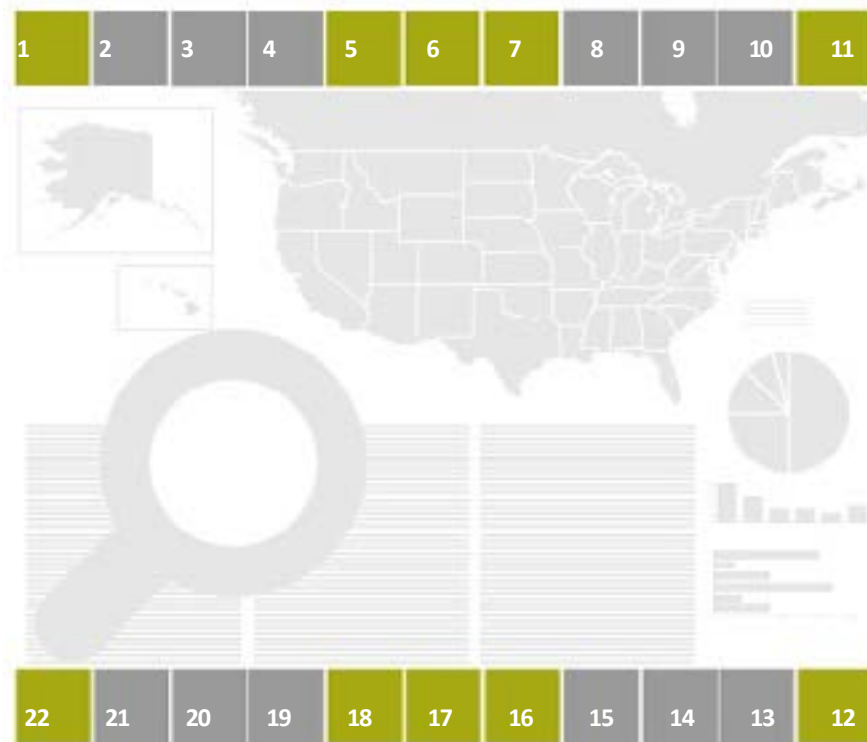

MAP

ADVERTISING

U.S. & Canada Biodiesel and Renewable Diesel/SAF Plant Map

U.S. & Canada Biodiesel and Renewable Diesel/SAF Plant Map

BONUS: Free 12-month online ad on BiodieselMagazine.com with the purchase of a map print ad

Actual Size: 40" x 29"
Premium Positions indicated in olive green

Biodiesel Magazine's 2025 U.S. & Canada Biodiesel and Renewable Diesel/SAF Plant Map identifies existing and under construction biodiesel, renewable diesel and sustainable aviation fuel plants. Production facilities are conveniently color-coded by status for quick reference. Listings include plant name, city, state, size (installed capacity in millions of gallons per year, MMgy, for U.S. plants, and millions of liters per year, MMLy, for Canadian plants), and feedstocks used—whether it's soy or other virgin oils, waste vegetable oils, animal fats, trap grease, seed oil, or a combination. Plus, the map will include charts/graphs illustrating key items extracted from the data.

Following Industry Events:

Distributed at all major biodiesel-related conferences in 2025, including:

1. Clean Fuels Conference
2. Biodiesel Summit: Sustainable Aviation Fuel & Renewable Diesel
3. Iowa Renewable Fuels Summit
4. Int'l Biomass Conference & Expo
5. Int'l Fuel Ethanol Workshop & Expo
6. North American SAF Conference & Expo